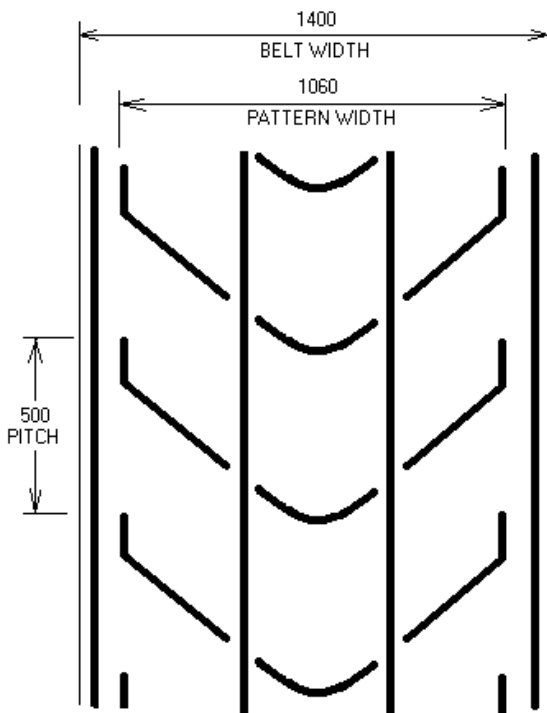

WASTE SHREDDER BELTS, 1400mm WIDE CHEVRON AVAILABLE EX STOCK

- Base Belts available 630/4 6+2 & 400/3 4+2
- Open length for on machine vulcanising
- Belts vulcanised endless to exact requirements
- Wide variety of other chevron patterns available
- Overband magnet belts - standard sizes ex stock